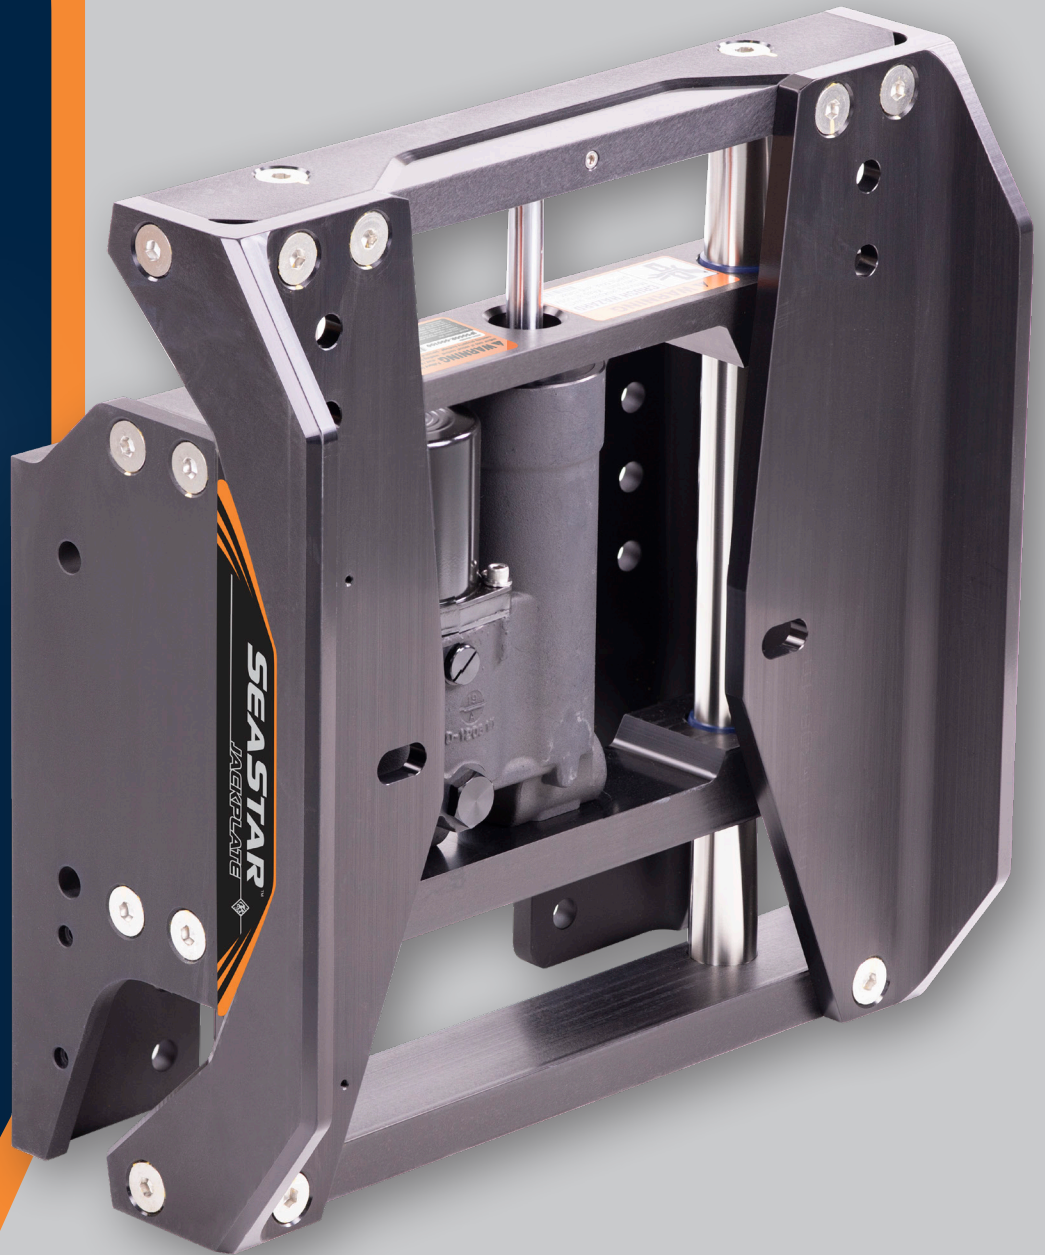

NEXT GENERATION

SEASTAR™

JACKPLATE

**YOU
ASKED,
WE
DELIVERED**

Introducing the latest in SeaStar Jackplate revolution. Delivering advanced engineering through customer input.

TWO MODELS
SEASTAR STANDARD AND
XTREME JACKPLATES

**WEIGHT
REDUCTION**

LESS MATERIALS RESULT
IN 15% WEIGHT REDUCTION
FROM ORIGINAL MODELS

SIDE ACCESS

INTRODUCED FOR EASIER,
ONE PERSON INSTALLATION

**SEASTAR
SOLUTIONS®**

NOW PART OF THE DOMETIC GROUP

HEAVIER LOADS, AND SMOOTHER MOVEMENT OF HYDRAULIC RAMS

The improved Gen II SeaStar Standard and Xtreme Jackplates handle up to 300 and 400 horsepower gasoline outboards respectively, are easier to install and adjust, and can better resist the damaging effects of the harsh marine environment.

ENHANCEMENTS

- Xtreme Jackplate line with 400HP rating in all setbacks
- Available in 4 , 6, 8, 10 and 12 inch setbacks
- Easy wrench access to engine bolts from the side
- Easier access to transom mounting bolts
- Thicker anodizing with anode attachment points
- Improved smoother bushing design
- Shallow water anchor mountable on all setbacks
- Redesigned engine brackets for clearance and shallow water anchors
- Easier SmartStick installation for ProTap upgrades
- 15% Lower weight